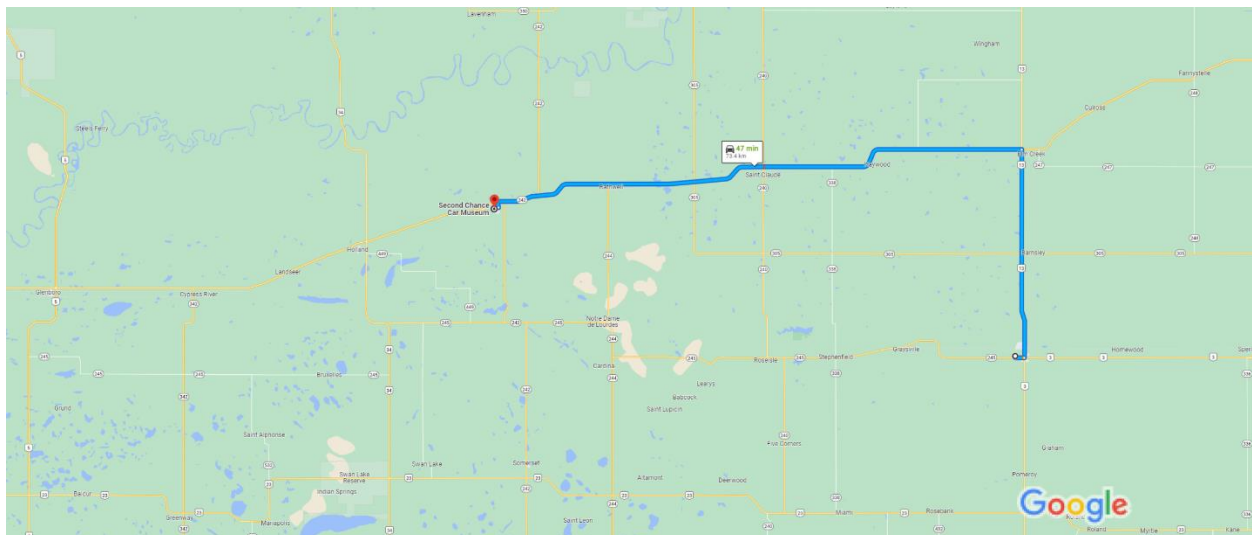

# 2023 Legends Drive for Cancer Route/Schedule

9:30am - 10:30am – Registration: Gardens on Tenth in Altona, meet at the East Parking Lot on 5<sup>th</sup> St NE just south of the Van Gough painting

10:30am: Depart Altona for Carman Golf and Curling Club.

Head East down 10<sup>th</sup> Ave NE to Hwy 30, turn North on Hwy 30 till Hwy 14, turn West on Hwy 14 and stay on 14 till Hwy 3, turn North on Hwy 3 till Hwy 245, turn West at the Stop Light in Carman onto Hwy 245, then turn right at the Carman Golf and Curling Club.

11:30am – 1:00pm – Lunch: Carman Golf and Curling Club

1:00pm: Depart Carman for Second Chance Car Museum in Treherne

Head East down Hwy 245 to Hwy 13, turn North on Hwy 13 till Hwy 2, turn West on Hwy 2 till Treherne, turn South onto Alexander St, then West on Railway Ave until the Second Chance Car Museum.

2:00pm – 3:00pm – Second Chance Car Museum: Take a look around and enjoy the museum!

3:00pm: Depart Second Chance Car Museum for Rhineland Car in Altona

Head East down Railway Ave then turn North on Alexander St, turn East on Hwy 242 till Hwy 244, turn South on Hwy 244 till Hwy 23, turn East on Hwy 23 till Hwy 3, turn South on Hwy 3 till Hwy 14, turn East on Hwy 14 till Hwy 306, turn South on Hwy 306 till 201, turn East on Hwy 201 and follow into Altona, turn North on Main St until Rhineland Car.