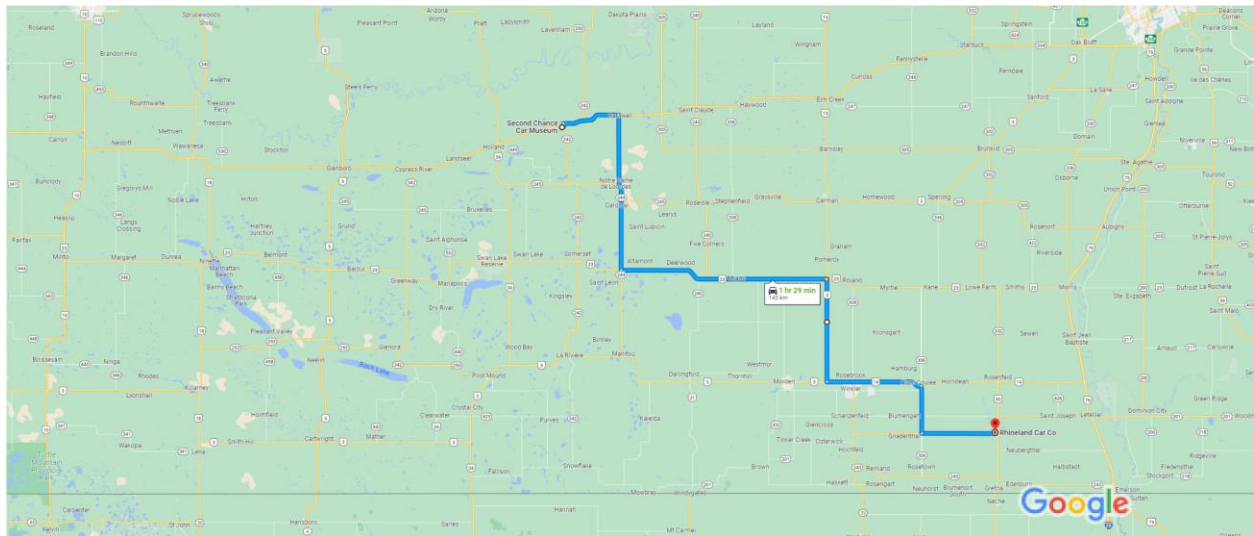

Head East down 10<sup>th</sup> Ave NE to Hwy 30, turn North on Hwy 30 till Hwy 14, turn West on Hwy 14 and stay on 14 till Hwy 3, turn North on Hwy 3 till Hwy 245, turn West at the Stop Light in Carman onto Hwy 245, then turn right at the Carman Golf and Curling Club.

11:30am – 1:00pm – Lunch: Carman Golf and Curling Club

1:00pm: Depart Carman for Second Chance Car Museum in Treherne

Head East down Hwy 245 to Hwy 13, turn North on Hwy 13 till Hwy 2, turn West on Hwy 2 till Treherne, turn South onto Alexander St, then West on Railway Ave until the Second Chance Car Museum.

2:00pm – 3:00pm – Second Chance Car Museum: Take a look around and enjoy the museum!

3:00pm: Depart Second Chance Car Museum for Rhineland Car in Altona

Head East down Railway Ave then turn North on Alexander St, turn East on Hwy 242 till Hwy 244, turn South on Hwy 244 till Hwy 23, turn East on Hwy 23 till Hwy 3, turn South on Hwy 3 till Hwy 14, turn East on Hwy 14 till Hwy 306, turn South on Hwy 306 till 201, turn East on Hwy 201 and follow into Altona, turn North on Main St until Rhineland Car.